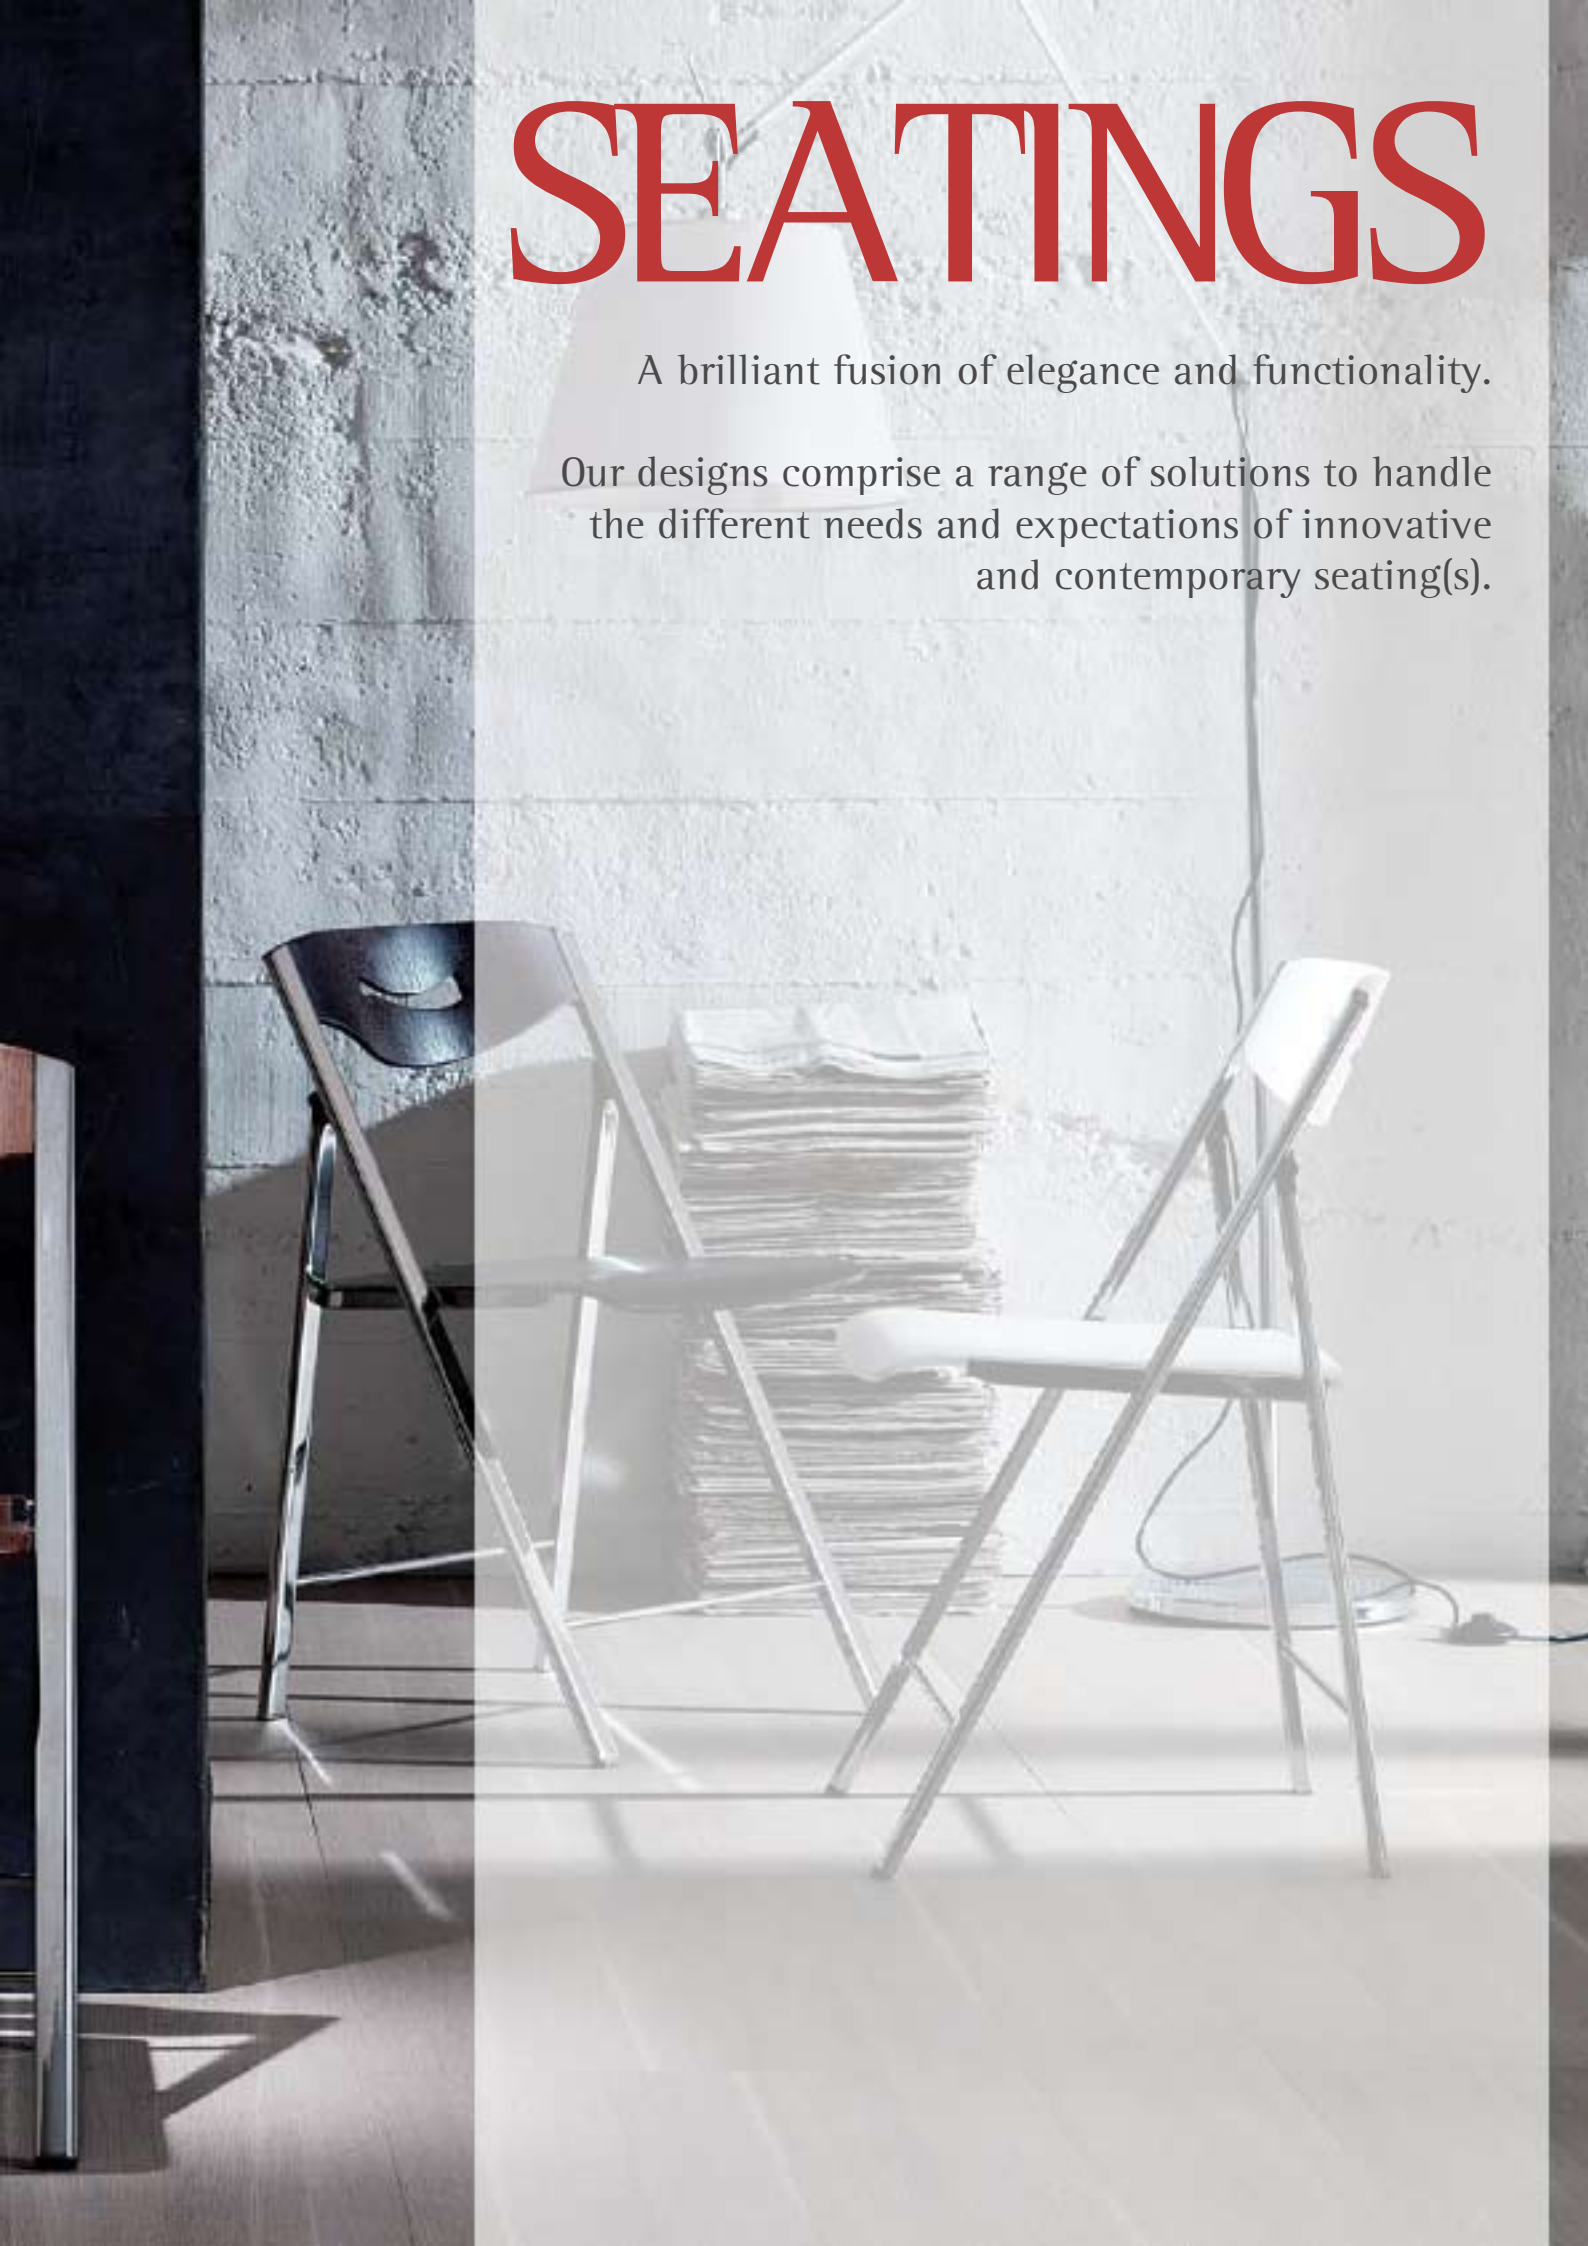

SEATINGS

A brilliant fusion of elegance and functionality.

Our designs comprise a range of solutions to handle the different needs and expectations of innovative and contemporary seating(s).